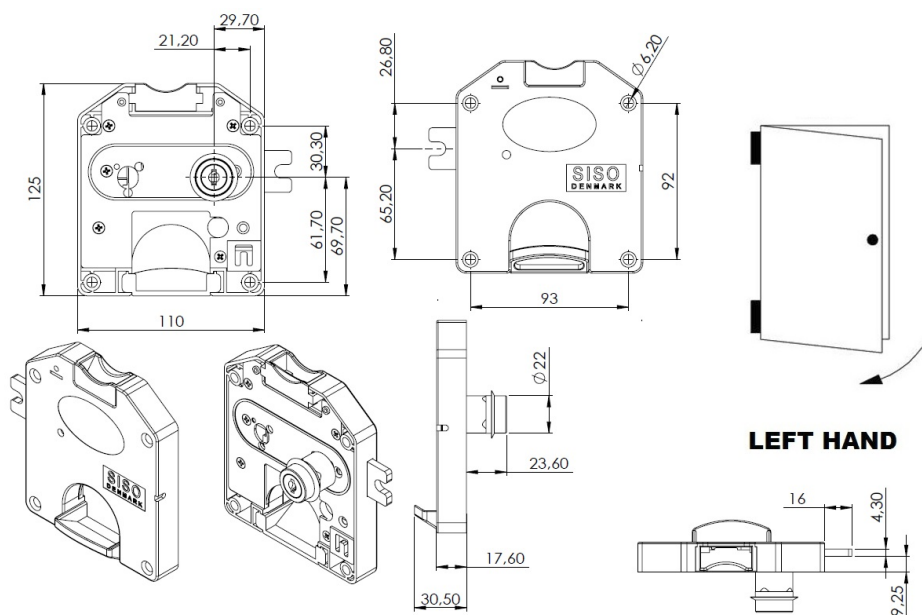

PRODUCT SHEET

Description:

Coin Lock F/10 DKK,W/MIC System #01,CPL,LH, Snake SISO Metal Keys, Black Plastic Body, Coin Entrance & Exit All Blue, Plastic, W/SISO Logo on Lock Body, w/Chrome Plated Rosette

Item number:

14.60.271-1

Units	Box	Carton	HS Code	Barcode
Pcs.	6	48	8301300000	
				5704866052023

SISO A/S

Mileparken 11
DK-2740 Skovlunde
Denmark
VAT: DK 24786013

Phone +45 45 830 900

www.siso.dk
siso@siso.dk